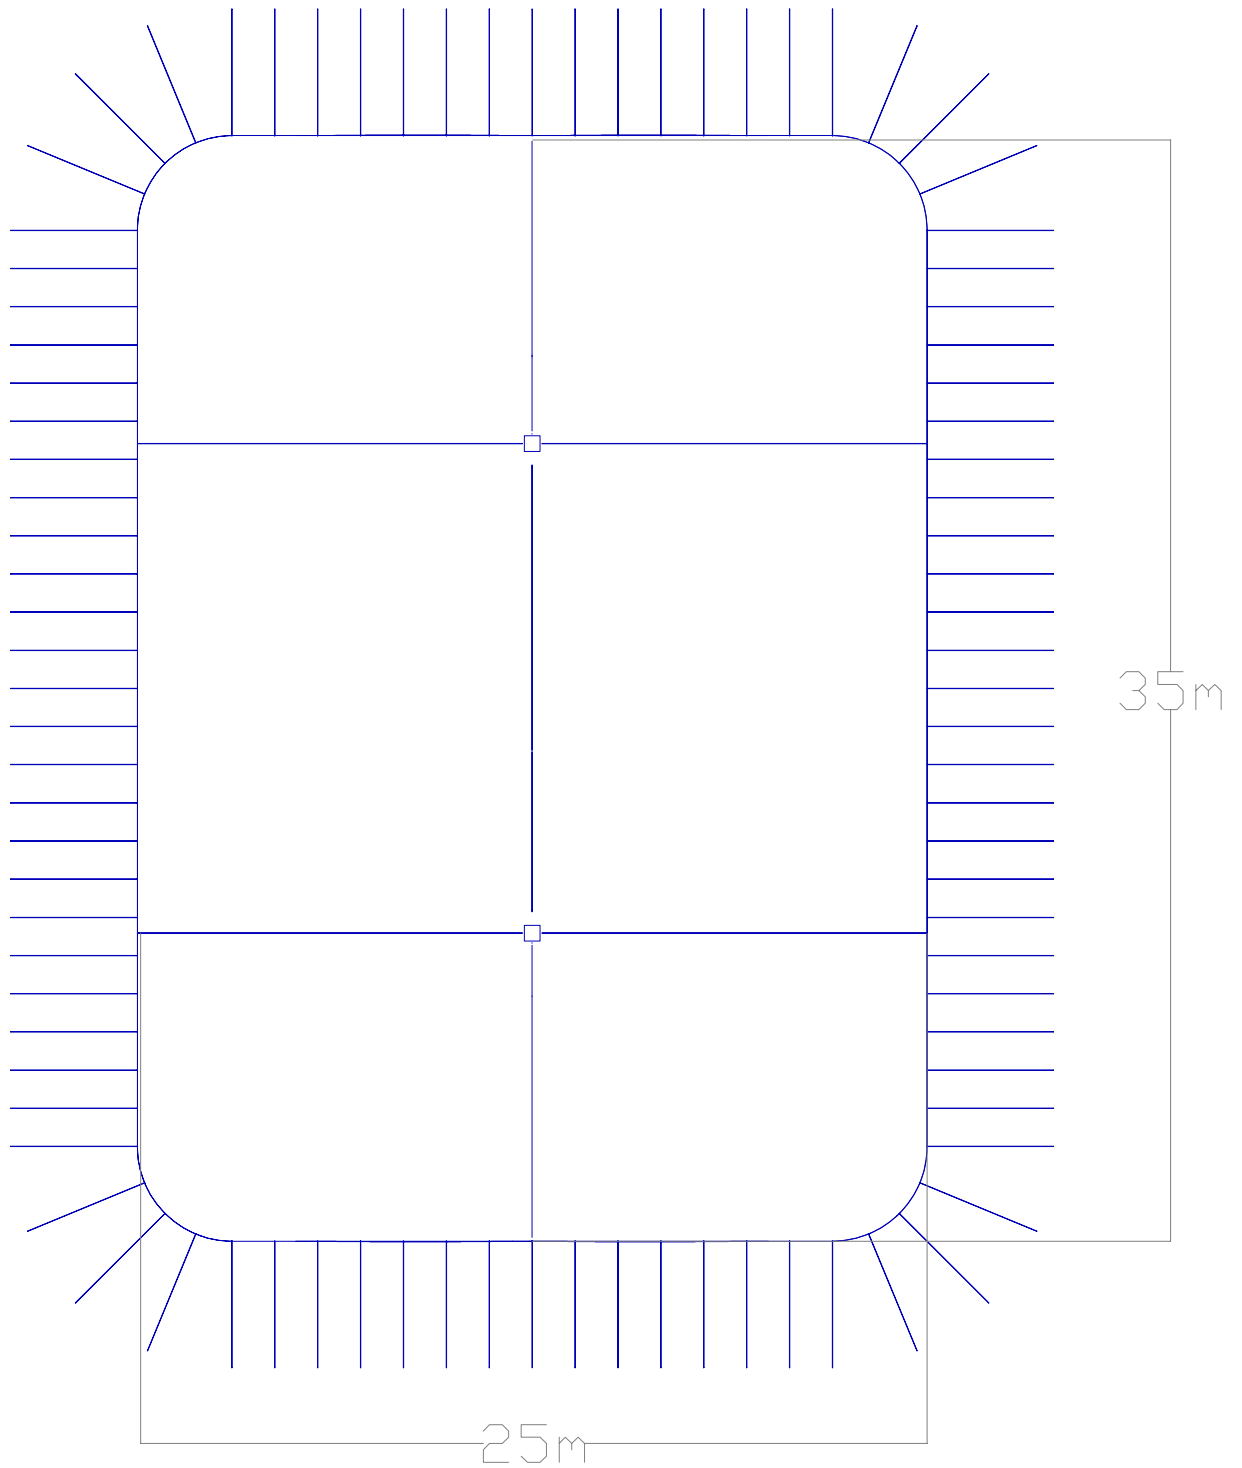

**A & J BIG TOP HIRE
DATA SHEET
35m x 25m**

**A & J BIG TOP HIRE
DATA SHEET
35m x 25m**

**A & J BIG TOP HIRE
DATA SHEET
35m x 25m**