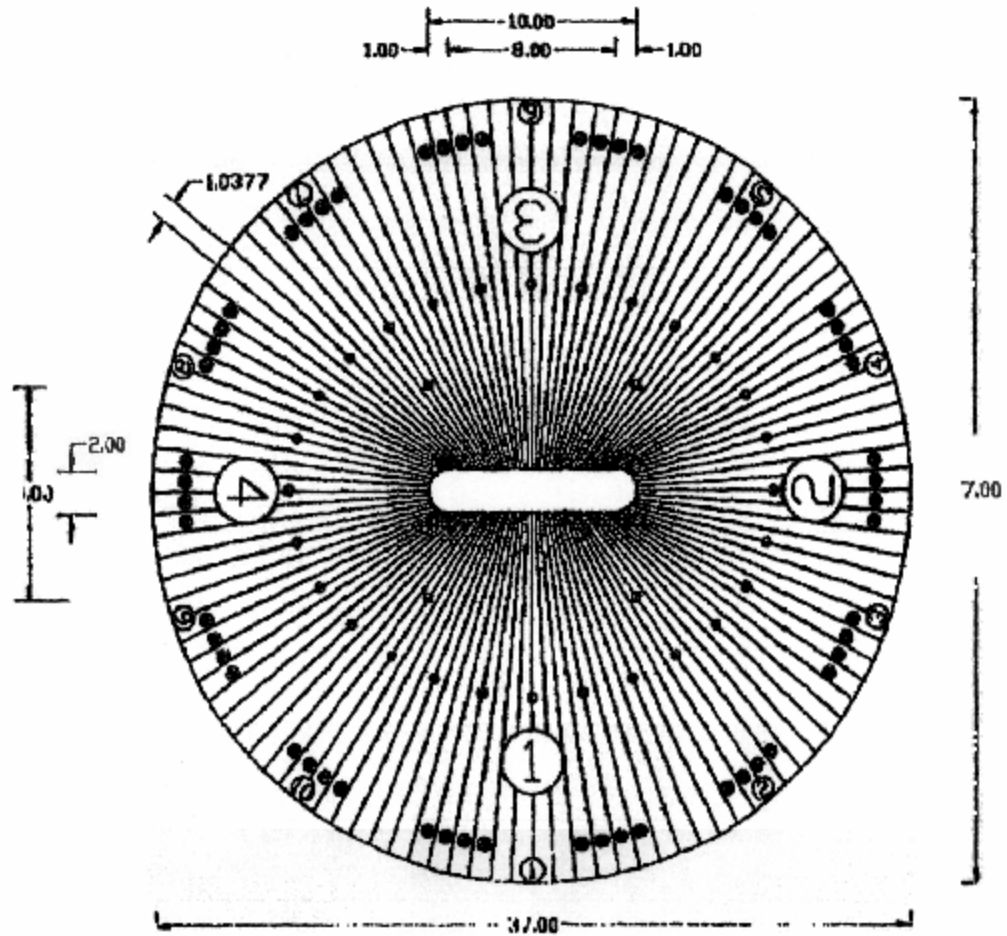

A & J BIG TOP HIRE DATA SHEET 37m X 37m

A & J BIG TOP HIRE DATA SHEET 37m X 37m